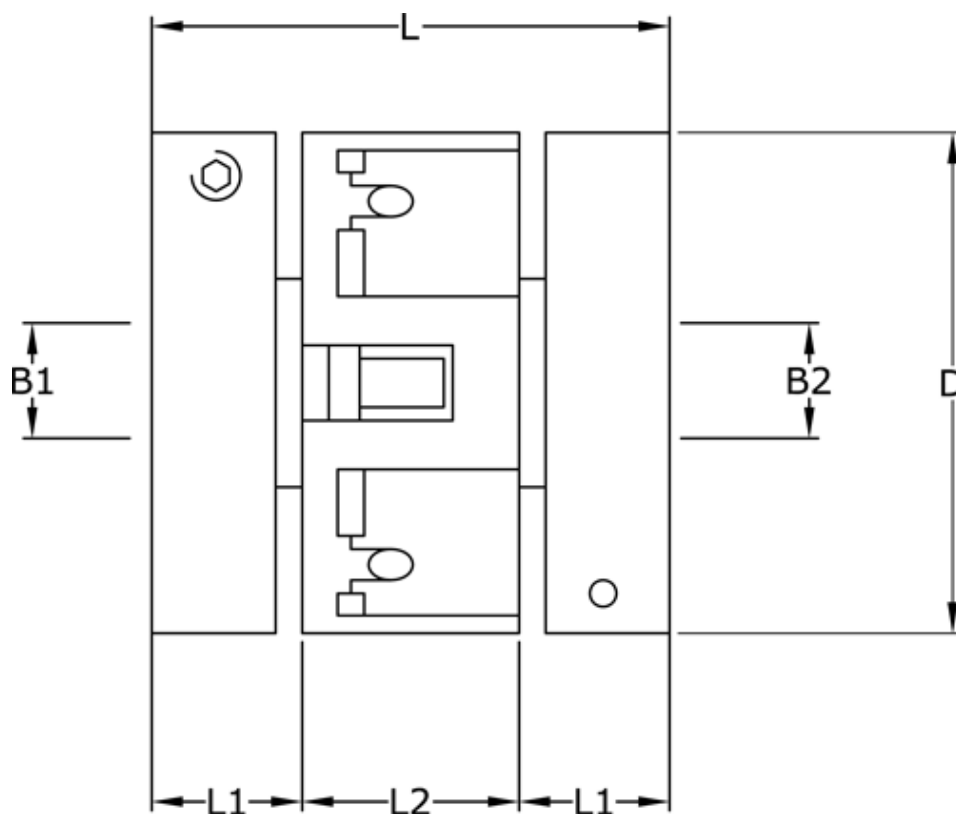

Data Sheet

Article number: 3322207272022

Description: Uni-Lat Coupling size 207.27.20.22
clamp hub, bore 5/6 mm

Measures

B1	= 5
B2	= 6
D	= 27
L	= 25.4
L1	= 9.3
L2	= 6.9
Screw	= M3